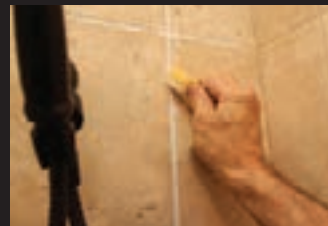

## BENEFITS

- Great on Sanded and Non-Sanded Cement Grout
- Also Great on Epoxy and Urethane Grout
- Makes Old and Stained Grout Look New Again
- Excellent Stain Protection
- Makes On-Going Maintenance Easier
- Equally Effective for Interior and Exterior
- Use on Floor, Walls and Countertops

**CLEAN-UP:** Before Grout Re-Coloring Sealer is completely dry, lightly wet surface and remove excess product from surface using Scrubber Sponge.

**ENJOY:** The dramatic new look will provide years of lasting beauty and stain protection.