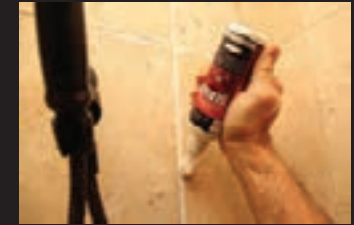

1. **KIT INCLUDES:**
2. Grout Re-Coloring Sealer
   - Roller Applicator
   - Brush Applicator
   - Sponga USA™ Scrubber Sponge

Grout Re-Coloring Sealer Coverage Chart

Tile Size	Grout Size	Approx Coverage Per 8 oz Bottle
1" x 1"	3/16"	50 sq ft
2" x 2"	3/16"	85 sq ft
4" x 4"	1/8"	200 sq ft
4" x 4"	3/16"	95 sq ft
4" x 4"	1/4"	80 sq ft
4" x 4"	3/8"	55 sq ft
6" x 6"	1/8"	225 sq ft
6" x 6"	3/16"	110 sq ft
6" x 6"	1/4"	95 sq ft
6" x 6"	3/8"	70 sq ft
12" x 12"	3/16"	145 sq ft
12" x 12"	1/4"	125 sq ft
12" x 12"	3/8"	95 sq ft
12" x 12"	1/2"	60 sq ft
16" x 16"	3/16"	225 sq ft
16" x 16"	1/4"	250 sq ft
16" x 16"	3/8"	220 sq ft
16" x 16"	1/2"	160 sq ft