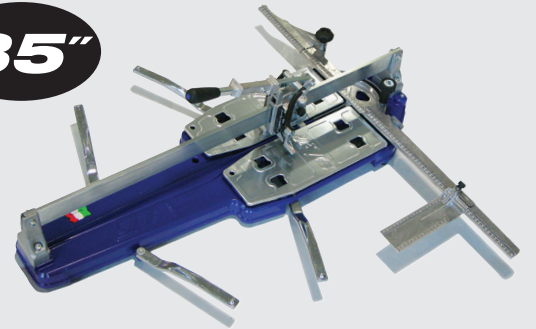

## FEATURES:

- NEW Pushing System for efficient tile cutting
- Italy's finest in technology and design
- Larger models include roller wheels

**PUSHING SYSTEM**

**22"**

**26"**

**35"**

**51"**

**Roller Wheels**

**63"**

**Roller Wheels**

NO.	SIZE	DIAGONAL CUTS
SIRI22	577387	22" 15" Tile
SIRI26	575002	26" 18" Tile
SIRI35	575003	35" 25" Tile
SIRI51	575004	51" 35" Tile
SIRI63	575005	63" 44" Tile