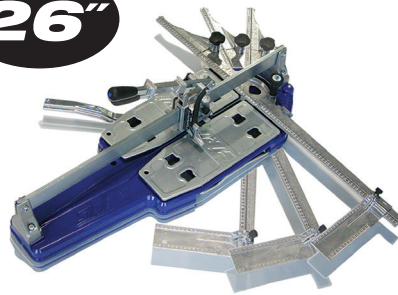

## FEATURES:

- NEW Pushing System for efficient tile cutting
- Italy's finest in technology and design
- Larger models include roller wheels

**PUSHING SYSTEM**

**22"**

**26"**

**35"**

**51"**

**Roller Wheels**

**63"**

**Roller Wheels**

NO.	SIZE	DIAGONAL CUTS
SIRI22	577387	22" 15" Tile
SIRI26	575002	26" 18" Tile
SIRI35	575003	35" 25" Tile
SIRI51	575004	51" 35" Tile
SIRI63	575005	63" 44" Tile