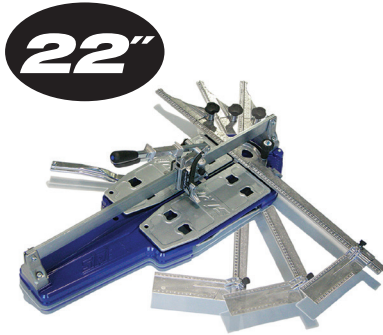

# SIRI PRO TILE CUTTERS

**PRO TILE CUTTER FOR CERAMIC & PORCELAIN TILES**

**SIZES: 22" / 26" / 35" / 51" / 63"**

## FEATURES:

- NEW Pushing System for efficient tile cutting
- Italy's finest in technology and design
- Larger models include roller wheels

**PUSHING SYSTEM**

**22"**

**26"**

**35"**

**51"**

**Roller Wheels**