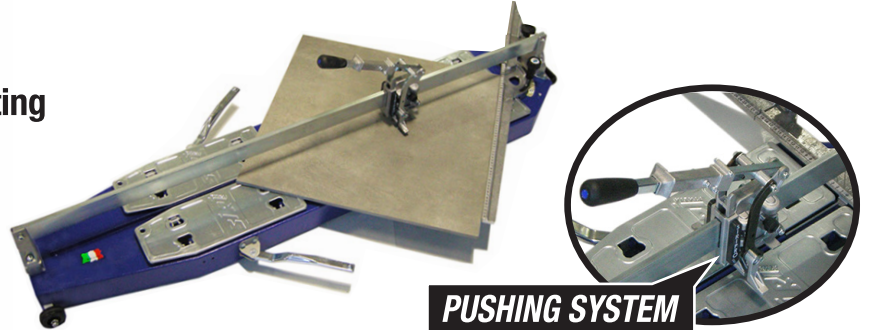

# SIRI PRO TILE CUTTERS

**PRO TILE CUTTER FOR CERAMIC & PORCELAIN TILES**

**SIZES: 22" / 26" / 35" / 51" / 63"**

## FEATURES:

- NEW Pushing System for efficient tile cutting
- Italy's finest in technology and design
- Larger models include roller wheels

**PUSHING SYSTEM**

**22"**

**26"**

**35"**

**51"**

**Roller Wheels**