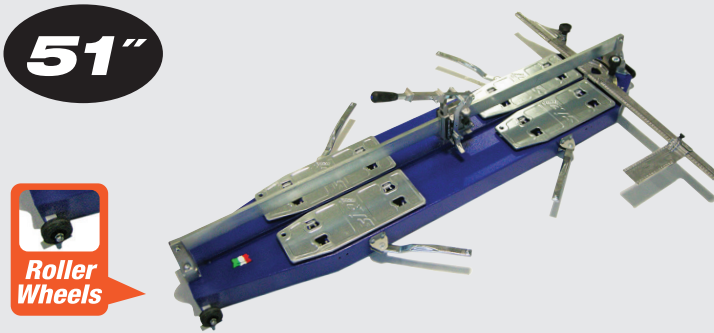

## FEATURES:

- NEW Pushing System for efficient tile cutting
- Italy's finest in technology and design
- Larger models include roller wheels

**PUSHING SYSTEM**

**22"**

**26"**

**35"**

**51"**

**Roller Wheels**

**63"**

**Roller Wheels**

NO.	SIZE	DIAGONAL CUTS
SIRI22	577387	22" 15" Tile
SIRI26	575002	26" 18" Tile
SIRI35	575003	35" 25" Tile
SIRI51	575004	51" 35" Tile
SIRI63	575005	63" 44" Tile