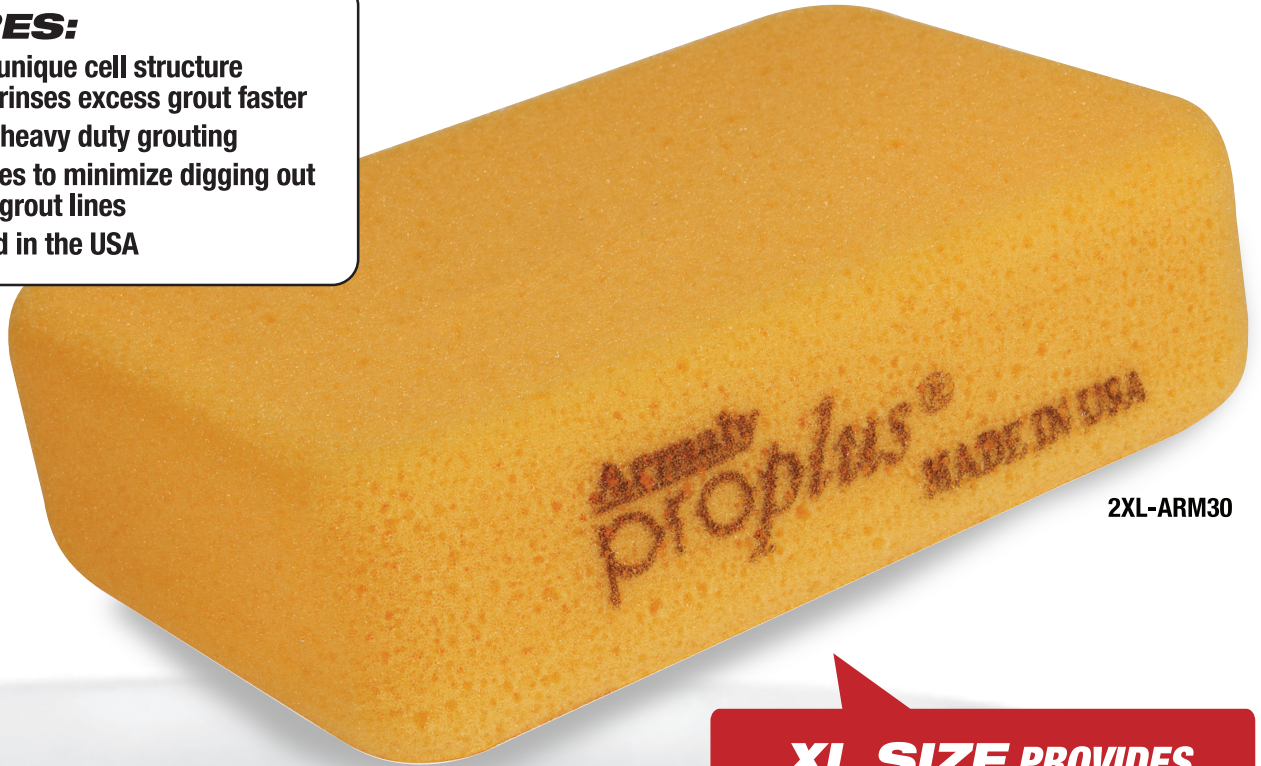

ARMALY XL HYDRO SPONGE

HEAVY DUTY / XL SIZE: 7-1/2" x 5-1/4" x 2-1/4"

FEATURES:

- Made with a unique cell structure that wipes & rinses excess grout faster
- Designed for heavy duty grouting
- Rounded edges to minimize digging out or scoring of grout lines
- Manufactured in the USA

2XL-ARM30

**XL SIZE PROVIDES
MAXIMUM ABSORPTION**

**VACUUM PACKED
FOR EFFICIENCY**

NO.	DESCRIPTION	QTY / CASE QTY
2XL-ARM30 582007	XL Hydro Sponge 7-1/2" x 5-1/4" x 2-1/4"	30 pc Vacuum pack / 8 packs / 240 sponges